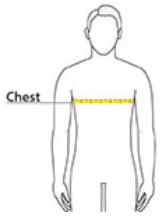

## PRODUCT MEASUREMENTS

	XS	S	M	L	XL
Chest	14	16	17	18	20
Sleeve Length	21 5/8	24 5/8	27 5/8	30 1/4	30 5/8
Body Length at Back	18	20 1/2	23	25	26 1/2

**Chest:** Measured across the chest one inch below armhole when laid flat.

**Sleeve Length:** Start at center of neck and measure down shoulder, down sleeve to hem.

**Body Length at Back:** Measured from high point shoulder to finished hem at back.

## SIZE CHARTS

	XS	S	M	L	XL
Size	4	6/8	10/12	14/16	18/20
Chest	25-26	26-28	28-30	30-32	32-35

## HOW TO MEASURE