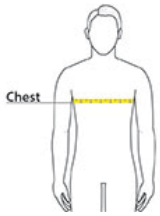

SPEC SHEET + MEASUREMENTS

PORT&CO.

Port & Co™ Tall Core Fleece Pullover Hooded Sweatshirt.
PC78HT

HOW TO MEASURE

CHEST

Measure under the arm and around the fullest part of the chest with arms down, keeping tape horizontal.

COLORS

Please note: PMS code information is shown only when an exact match is available.

Athletic
Heather
PMS COOL
GRAY 7C

Black Heather
PMS BLACK
C

Charcoal
PMS COOL
GRAY 11C

Dark Heather
Grey
PMS 7540C

Heather Navy
PMS 2379C

Jet Black
PMS BLACK
C

Navy
PMS 2380C

Red
PMS 200C

Royal
PMS 2133C

S. Green

S. Orange

White